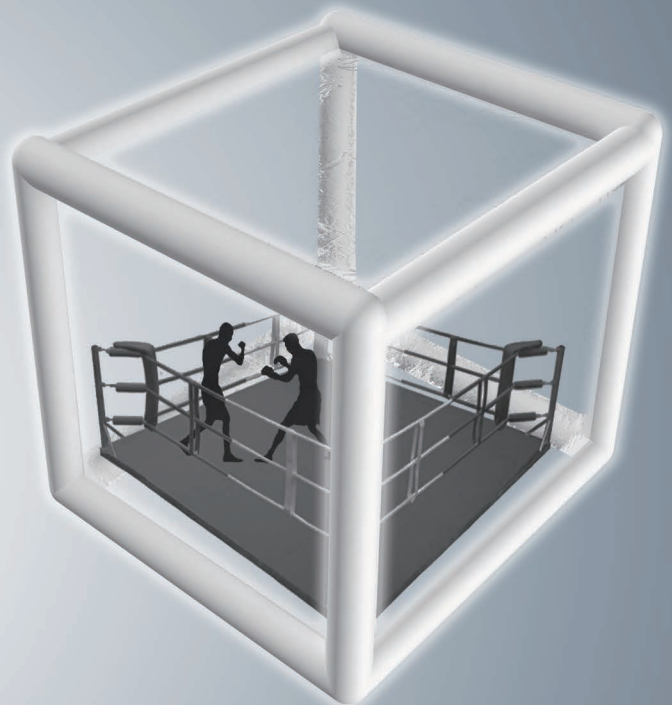

Welltech Instrument Company Ltd

CE

Hypoxic Boxing

Hypoxic Boxing : Live Low, Train High

Welltech's Hypoxic system integrates with the inflatable to simulate the hypoxic environment for boxing training.

It can simulate altitude up to max 7000m

The hypoxic system consists of

- LCD touch screen controller
- Membrane system
- Air compressor
- Dryer
- Pressure vessel
- Filtering system
- Control valve
- Alarm and safety control
- Inflatable (custom design dimension)